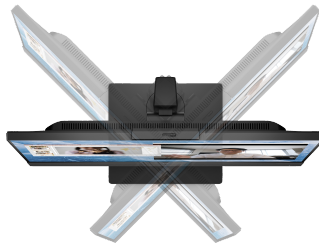

HP M24m Conferencing Monitor Tabulka s technickými údaji

*Obrázek sem může lišit od skutečného produktu

Velikost displeje (úhlopříčka, metrické jednotky)	60,45 cm (23,8")
Typ displeje	IPS¹
Aktivní oblast panelu	52,7 x 29,64 cm
Jas	300 nitů¹
Kontrastní poměr	1000:1¹
Poměr odezvy	5ms GtG (s funkcí Overdrive)¹
Barva produktu	Černá
Poměr stran	16:9
Nativní rozlišení	FHD (1 920 x 1 080)^{1,2}
Podporovaná rozlišení	640 x 480; 720 x 400; 800 x 600; 1 024 x 768; 1 280 x 720; 1 280 x 800; 1 280 x 1 024; 1 440 x 900; 1 600 x 900; 1 680 x 1 050; 1 920 x 1 080
Funkce displeje	On-screen controls; Low blue light mode; Anti-glare; Height adjustable; Integrated speakers; Webcam; HP Eye Ease; Integrated microphone¹
Uživatelské ovládací prvky	Konec; Informace; Správa; Nabídka; Napájení; Ovládání vstupů; Jas; Obraz; Barva
Porty a konektory	Vstup videa USB Type-C®: 1x SuperSpeed USB Type-C® s přenosovou rychlostí signálu 5 Gb/s (USB Power Delivery až 65 W, Alt Mode DisplayPort™ 1.2); 1 port HDMI 1.4; 1x DisplayPort™ 1.2; 2x SuperSpeed USB Type-A s přenosovou rychlostí signálu 5 Gb/s; Zvukový port: 1x 3,5mm zvukový konektor (zvukový výstup)
HDCP	Ano, DisplayPort™ a HDMI
Kamera	Ano, 5 Mpx
Životní prostředí	Provozní teplota: 5 až 35 °C; Provozní vlhkost: 20 až 80% (nekondenzující);
Napájení	100–240 V AC 50/60 Hz
Spotřeba energie	120 W (maximum), 30 W (typical), 0,5 W (standby)
Rozměry	53,95 x 4,79 x 37,22 cm (Bez podstavce.)
Hmotnost	6,3 kg (S podstavcem.)
Funkce mechanického zabezpečení	Připraveno pro bezp. zámek³
Ekoznačky	EPEAT® registered; TCO Certified configurations available³; Certifikace ENERGY STAR®
Certifikace a soulad s předpisy	CB; CE; EAC (Russia); EPA; ISO 9241-307; Microsoft WHQL Certification; TCO Certified; TCO Certified Edge; TUV and GS Mark (German ergonomic); TUV LBL; Ukraine Energy label; UAE; Belarus Energy
Specifikace dopadu na udržitelnost	85% podíl recyklovaných plastů pocházejících od zákazníků; Nízký obsah halogenů; Vnější krabice a výplně z vlnité lepenky obsahují 100 % recyklovatelných materiálů z udržitelných zdrojů; Obsahuje plasty končící v oceánech.^{4,5,6,7}
Obsah balení	Warranty card; Quick Setup Poster; 1 USB Type-C® to Type-C cable; AC power cord⁸
Počet pixelů na palec (ppi)	93 ppi
Bitová hloubka panelu	8 bitů
Svislý pozorovací úhel	178°
Vodorovný pozorovací úhel	178°
Rámeček	Tenký rámeček na 3 stranách
Otočení	±45°
Naklonění	-5 až +23°
Otočný bod	No pivot
Rozsah nastavení výšky	100 mm
Montáž dle standardu VESA	100 x 100 mm
Tvrdot	3H
Úprava obrazovky	Antireflexní filtr
Potlačení blikání	Ano
Režimy tmušení modrého světla	Ano, HP Eye Ease (certifikace TÜV Low Blue Light Hardware Solution)
Třída energetické účinnosti	E
Frekvence snímání displeje (vertikální)	48–75 Hz
Frekvence snímání displeje (horizontální)	30 až 85 kHz
Rozteč pixelů	0,2745 x 0,2745 mm
Barevná škála displeje	99% sRGB
Mikrofon	Ano (potlačení hluku)
Kompatibilní se systémem Windows Hello	No
Reproduktory	2
Výstupní výkon reproduktoru	2x 2 W
Software pro správu	HP Display Center¹⁰